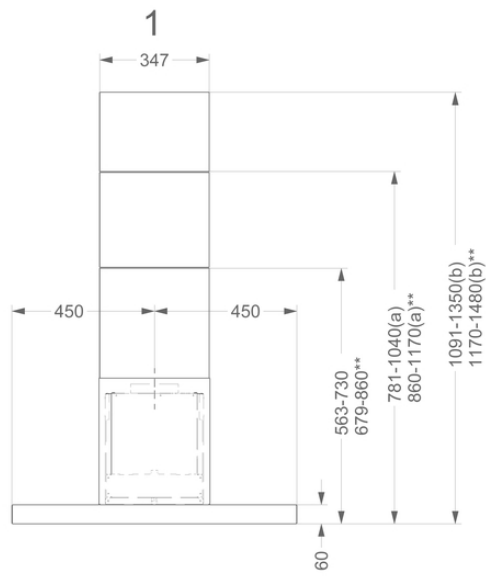

## Dimensions

▪ Product dimensions exhaust (WxDxHmin-Hmax) (mm)	900 x 600 x 563 - 730
▪ Product dimensions recirculation (WxDxHmin-Hmax) (mm)	900 x 600 x 679 - 860
▪ Max height optional chimney [a] exhaust (mm)	1040
▪ Max height optional chimney [b] exhaust (mm)	1350
▪ Max height optional chimney [b] recirculation (mm)	1480
▪ Advised mounting height induction hobs (Hmin-Hmax) (mm)	650 - 850
▪ Advised mounting height gas hobs (Hmin-Hmax) (mm)	650 - 850
▪ Advised mounting height ceramic hobs (Hmin-Hmax) (mm)	600 - 850
▪ Diameter outlet (mm)	150
▪ Position exhaust	Top

## Technical specifications

---

- |   |      |
|---|------|
| ▪ Maximum power (W)                           | 118  |
| ▪ Voltage cooker hood (V)                     | 230  |
| ▪ Frequency (Hz)                              | 50   |
| ▪ Power consumption in stand-by-mode (Ps) (W) | 0.25 |
| ▪ Net weight (kg)                             | 38,8 |
| ▪ Length power supply cable (m)               | 1,3  |